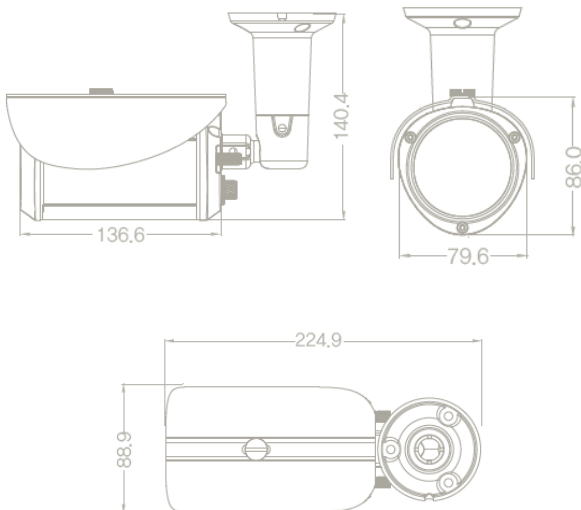

NETWORK CAMERA

FIB-5510RAGP

실내외형 5M IP 카메라

특징

- Sony 1/2.8" STARVIS 5MP CMOS Sensor
- 2.7~13.5mm Motorized Lens
- 하이파워 IR LED 4EA + 상태 LED 1EA
- H.264 지원
- 2592 x 1944 5MP 고해상도
- 최대 10명 동시접속 가능
- 3축 구조
- ICR Filter Change Function
- PoE 지원

외관

(*) 제품의 사양은 품질향상을 위해 사전 예고 없이 변경 될 수 있습니다.

사양

카메라	
Focus	Auto Focus / 2.7mm~13.5mm
Image Sensor	Sony 1/2.8" STARVIS CMOS 5MP Sensor (IMX335)
Number of Effective Pixel	2592 x 1944 Pixels
Min.Illumination	Color : 0.5 Lux BW(IR on) : 0 Lux
CVBS	-
ICR for Day & Night	Yes
IR LED	하이파워 IR LED 4EA
IR Distance	30M
OSD	Through Web
Day & Night	Auto / Color / BW / EXT
WDR	On / Off
Back Light Compensation	On / Off
3DNR	Auto
LENS	2.7~13.5mm Motorized Lens
Motion Detection	Yes
Privacy Mask	4 Blocks (On / Off)
Digital Zoom	x16 (On / Off)
Shutter Speed	Auto / Manual (1/30 ~ 1/30,000 Sec)
Slow shutter	Auto/Off
AGC	Auto
AWB	Auto / Manual/ATW
Image Effect	Mirror, Flip
Defog	On/Off

일반	
Installation	Indoor/Outdoor
Weather Proof	Yes / IP68
Vandal Proof	Yes
Operating Temp/Humidity	-10~50 °C / Less than 90% RH
Built-in Fan & Heater	-
Input Voltage	DC12V / PoE-802.3 af
Power Consumption	550mA
Dimension	79.6 x 136.6 x 140.4 mm (WxDxH)
Cable	DC jack / Ethernet /Reset