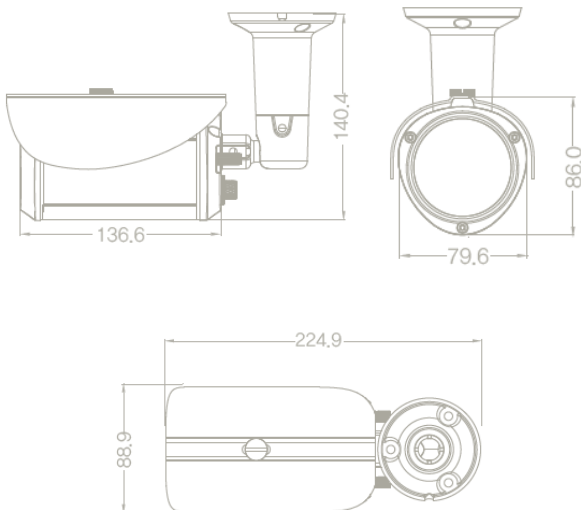

NETWORK CAMERA

FIB-5510RFGP-36

실내외형 5M IP 카메라

특징

- Sony 1/2.8" STARVIS 5MP CMOS Sensor
- 3.6mm Fixed Lens
- 하이파워 IR LED 4EA + 상태 LED 1EA
- H.264 지원
- 2592 x 1944 5MP 고해상도
- 최대 10명 동시접속 가능
- 3축 구조
- ICR Filter Change Function
- PoE 지원

외관

사양

카메라	
Focus	Fixed / 3.6mm
Image Sensor	Sony 1/2.8" STARVIS CMOS 5MP Sensor (IMX335)
Number of Effective Pixel	2592 x 1944 Pixels
Min.Illumination	Color : 0.5 Lux BW(IR on) : 0 Lux
CVBS	-
ICR for Day & Night	Yes
IR LED	하이파워 IR LED 4EA
IR Distance	30M
OSD	Through Web
Day & Night	Auto / Color / BW / EXT
WDR	On / Off
Back Light Compensation	On / Off
3DNR	Auto
LENS	3.6 mm 6 Megapixel Lens
Motion Detection	Yes
Privacy Mask	4 Blocks (On / Off)
Digital Zoom	x16 (On / Off)
Shutter Speed	Auto / Manual (1/30 ~ 1/30,000 Sec)
Slow shutter	Auto/Off
AGC	Auto
AWB	Auto / Manual/ATW
Image Effect	Mirror, Flip
Defog	On/Off

일반	
Installation	Indoor/Outdoor
Weather Proof	Yes / IP68
Vandal Proof	Yes
Operating Temp/Humidity	-10~50 °C / Less than 90% RH
Built-in Fan & Heater	-
Input Voltage	DC12V / PoE-802.3 af
Power Consumption	550mA
Dimension	79.6 x 136.6 x 140.4 mm (WxDxH)
Cable	DC jack / Ethernet /Reset