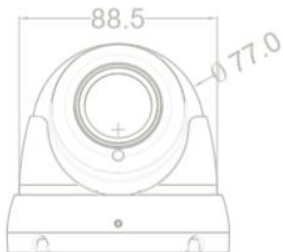

NETWORK CAMERA

FIV-5510RFP-28

실내외형 5M IP 카메라

특징

- Sony 1/2.8" STARVIS 5MP CMOS Sensor
- 2.8 mm Fixed Lens
- IR LED 20EA
- H.264 지원
- 2592 x 1944 5MP 고해상도
- 최대 10명 동시접속 가능
- 3축 구조
- ICR Filter Change Function
- PoE 지원

외관

사양

카메라	
Focus	Fixed / 2.8 mm
Image Sensor	Sony 1/2.8" STARVIS CMOS 5MP Sensor (IMX335)
Number of Effective Pixel	2592 x 1944 Pixels
Min.Illumination	Color : 0.5 Lux BW(IR on) : 0 Lux
CVBS	-
ICR for Day & Night	Yes
IR LED	20 PCS
IR Distance	20M
OSD	Through Web
Day & Night	Auto / Color / BW / EXT
WDR	On / Off
Back Light Compensation	On / Off
3DNR	Auto
LENS	2.8 mm 6 Megapixel Lens
Motion Detection	Yes
Privacy Mask	4 Blocks (On / Off)
Digital Zoom	x16 (On / Off)
Shutter Speed	Auto / Manual (1/30 ~ 1/30,000 Sec)
Slow shutter	Auto/Off
AGC	Auto
AWB	Auto / Manual/ATW
Image Effect	Mirror, Flip
Defog	On/Off

(*) 제품의 사양은 품질향상을 위해 사전 예고 없이 변경 될 수 있습니다.

NETWORK CAMERA

FIV-5120RFP-36

실내외형 5M IP 카메라

일반

Installation	Indoor/Outdoor
Weather Proof	Yes / IP67
Vandal Proof	-
Operating Temp/Humidity	-10~50 °C / Less than 90% RH
Built-in Fan & Heater	-
Input Voltage	DC12V / PoE-802.3 af
Power Consumption	480mA
Dimension	99.3 x 99.3 x 95.5 (WxDxH)
Cable	DC jack / Ethernet /Reset