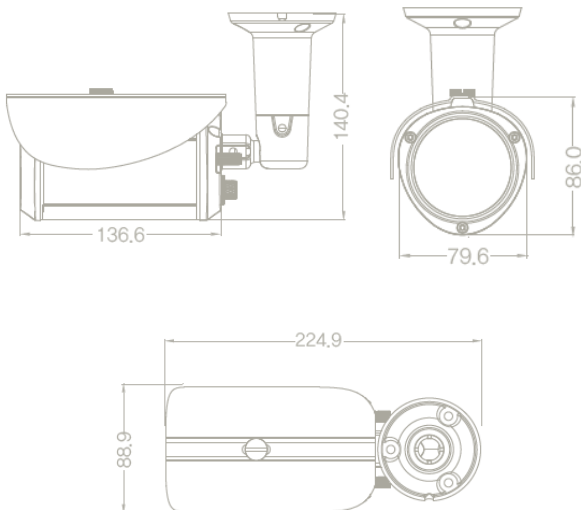

NETWORK CAMERA

FIB-8520RAGP

실내외형 8M IP 카메라

특징

- Sony 1/2.8" STARVIS 8MP CMOS Sensor
- 2.7~13.5mm Motorized Lens
- 하이파워 IR LED 4EA + 상태 LED 1EA
- H.264 지원
- 3840 x 2160 8MP 고해상도
- 최대 10명 동시접속 가능
- 3축 구조
- ICR Filter Change Function
- PoE 지원

외관

사양

카메라	
Focus	Auto Focus / 2.7mm~13.5mm
Image Sensor	Sony 1/2.8" STARVIS CMOS 8MP Sensor (IMX415)
Number of Effective Pixel	3840 x 2160 Pixels
Min.Illumination	Color : 0.5 Lux BW(IR on) : 0 Lux
CVBS	-
ICR for Day & Night	Yes
IR LED	하이파워 IR LED 4EA
IR Distance	30M
OSD	Through Web
Day & Night	Auto / Color / BW / EXT
WDR	On / Off
Back Light Compensation	On / Off
3DNR	Auto
LENS	2.7~13.5mm Motorized Lens
Motion Detection	Yes
Privacy Mask	4 Blocks (On / Off)
Digital Zoom	x16 (On / Off)
Shutter Speed	Auto / Manual (1/30 ~ 1/30,000 Sec)
Slow shutter	Auto/Off
AGC	Auto
AWB	Auto / Manual/ATW
Image Effect	Mirror, Flip
Defog	On/Off
네트워크	
Ethernet	RJ-45 (10/100 Base-T)
Connection Mode	Fixed IP, DHCP,DDNS
Video compression	H.264/H.265/JPEG
Frame & Resolution	Max. 30 fps at 3840 x 2160
Dual-Stream	Main Stream(8M) & Sub-Stream(D1)
Bitrate Control	CBR/VBR, Network Bandwidth Control
Protocol	TCP/IP, HTTP, RTP/RTSP, UDP, DHCP, FTP, SMTP, NTP, ARP, ICMP, DDNS, ONVIF
Security	WS-Security, RTSP Access Control
Max. User Access	up to 16
Onvif Compliance	Yes
Remote Monitoring	All Kinds of Web Browser (I/E, Safari, Chrome, Firefox) CMS & MobileViewer (iPhone & Android)
Local Record	No
Remote Record	Yes
Local Record Mode	Motion / Continuous / Schedule
PUSH Video Call	Yes
Surge Protect	4kV
Status LED	'Green(전송중)/RED(대기중)/Green깜빡임(모션)
Intensive Record	Yes
일반	
Installation	Indoor/Outdoor
Weather Proof	Yes / IP68
Vandal Proof	Yes
Operating Temp/Humidity	-10~50 °C / Less than 90% RH
Built-in Fan & Heater	-
Input Voltage	DC12V / PoE-802.3 af
Power Consumption	550mA
Dimension	79.6 x 136.6 x 140.4 mm (WxDxH)
Cable	DC jack / Ethernet /Reset