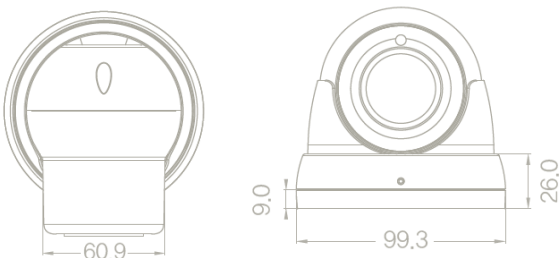

NETWORK CAMERA

FIV-8520RAWP

실내외형 8M IP 카메라

특징

- Sony 1/2.8" STARVIS CMOS 8MP Sensor
- 2.7~13.5mm Motorized Lens
- IR LED 20EA
- H.264 지원
- 3840 x 2160 8MP 고해상도
- 최대 10명 동시접속 가능
- 3축 구조
- ICR Filter Change Function
- PoE 지원

외관

(*) 제품의 사양은 품질향상을 위해 사전 예고 없이 변경 될 수 있습니다.

사양

카메라	
Focus	Auto Focus / 2.7mm~13.5mm
Image Sensor	Sony 1/2.8" STARVIS CMOS 8MP Sensor (IMX415)
Number of Effective Pixel	3840 x 2160 Pixels
Min.Illumination	Color : 0.5 Lux BW(IR on) : 0 Lux
CVBS	-
ICR for Day & Night	Yes
IR LED	20 PCS
IR Distance	20M
OSD	Through Web
Day & Night	Auto / Color / BW / EXT
WDR	On / Off
Back Light Compensation	On / Off
3DNR	Auto
LENS	2.7~13.5mm Motorized Lens
Motion Detection	Yes
Privacy Mask	4 Blocks (On / Off)
Digital Zoom	x16 (On / Off)
Shutter Speed	Auto / Manual (1/30 ~ 1/30,000 Sec)
Slow shutter	Auto/Off
AGC	Auto
AWB	Auto / Manual/ATW
Image Effect	Mirror, Flip
Defog	On/Off

일반	
Installation	Indoor/Outdoor
Weather Proof	Yes / IP67
Vandal Proof	-
Operating Temp/Humidity	-10~50 °C / Less than 90% RH
Built-in Fan & Heater	-
Input Voltage	DC12V / PoE-802.3 af
Power Consumption	480mA
Dimension	99.3 x 99.3 x 95.5 (WxDxH)
Cable	DC jack / Ethernet /Reset